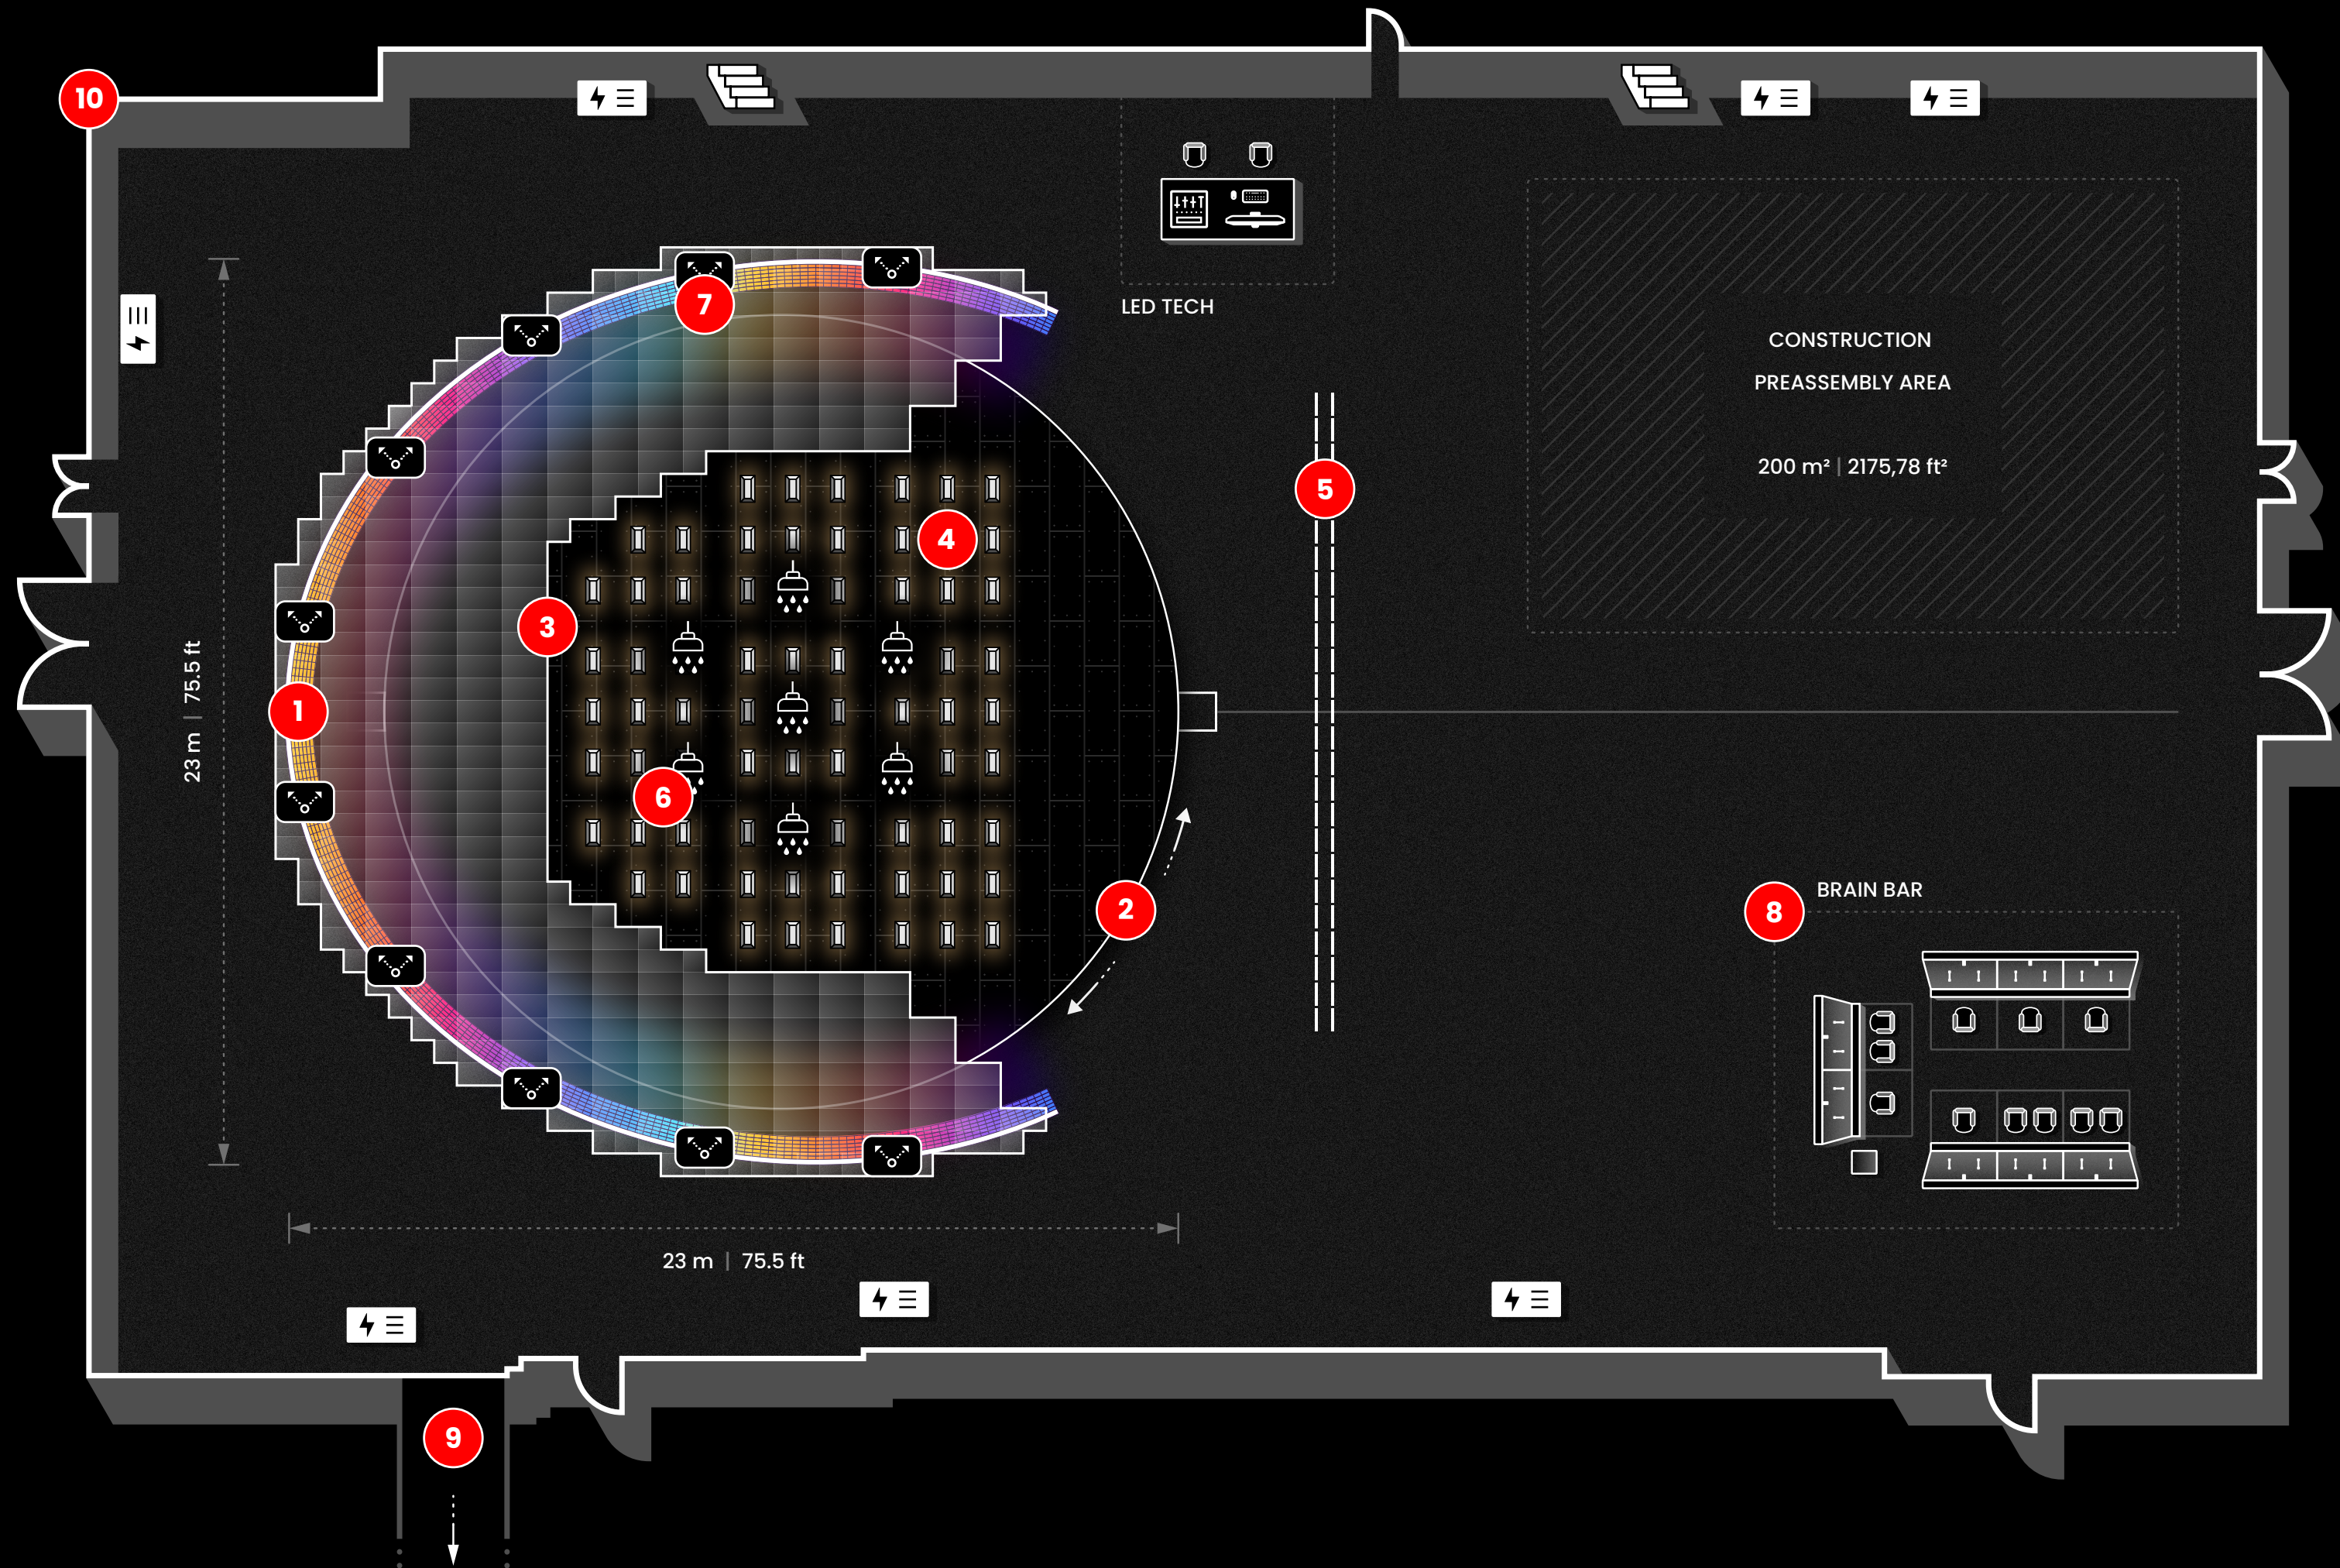

# DARK BAY – FLOOR PLAN

# ANNOTATIONS

- 1 LED Wall** ..... Circumference: 55 m | 180.5ft  
 Height: 7 m | 23 ft  
 Diameter: 23 m | 75.5 ft  
 1470 ROE Ruby 2.3 LED Panels  
 Processor: Megapixel VR HELIOS
- 2 REVOLVING STAGE** ..... Diameter: 21 m | 68.9 ft  
 (an industry first) with trapdoor to simulate entrances and exits
- 3** Height adjustable **LED CEILING** for interactive light (336 ROE CB3)
- 4** 73 **ARRI SkyPanel** for basic lightings
- 5** Adjustable **LED GATE** (140 ROE CB5) & optional SkyPanel Rig for basic lighting
- 6 RAIN RIG** ..... for rain effects on  
 300,07 m² | 3230 ft²
- 7 TRACKING** ..... Vicon Motion Systems & TrackMen GmbH
- 8 BRAIN BAR** ..... eight high-performance workstations
- 9 SERVER ROOM** ..... 21 Render Nodes with dual  
 RTX A6000 graphic cards each
- 10 STUDIO** ..... 29,9 x 56,03 x 14 m  
 98,08 x 183,83 x 45,93 ft